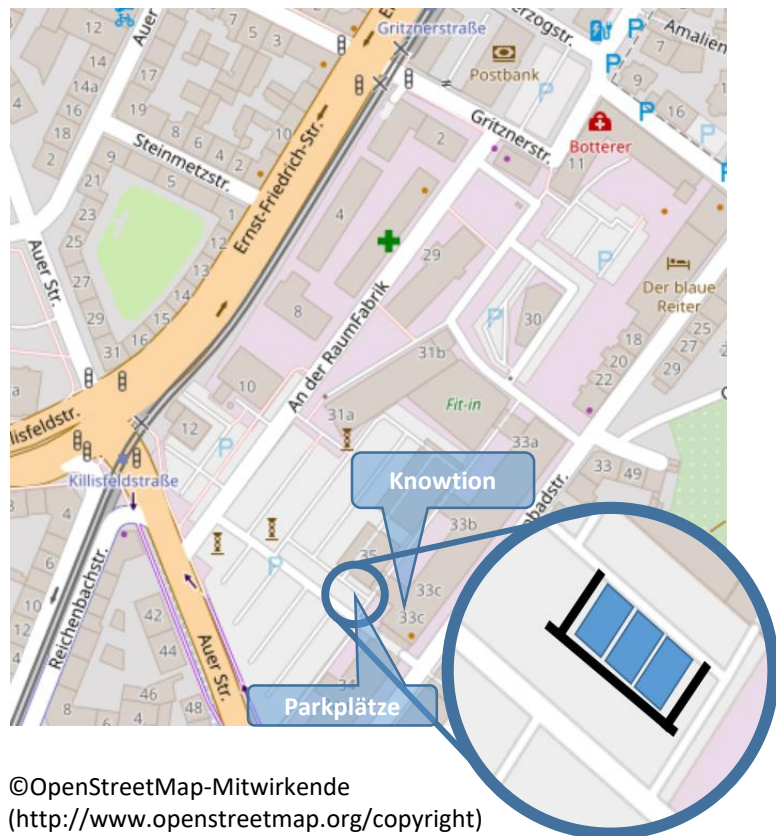

©OpenStreetMap-Mitwirkende
(<http://www.openstreetmap.org/copyright>)

Arriving by car

Coming from the A5, please take the exit “**Karlsruhe-Durlach | 44**” and follow the signs: “Durlach” along Durlacher Allee. At the **intersection Durlacher Allee – Ernst-Friedrich-Strasse**, please turn right and follow Ernst-Friedrich-Strasse for 2 intersections. At the intersection: **Ernst-Friedrich-Straße – Auer Straße**, turn left and then immediately take the next left onto the street: “An der RaumFabrik”. There you will see a large parking lot on the right. Please turn on this and keep on the main path until you come to the building complex with a passage and to the left of the passage the restaurant Borsalino. Here you turn left shortly before the restaurant and then left again directly before the next passage. Now you can see the 3 visitor parking spaces from Knowtion on the left.

Arriving by train

Coming from Karlsruhe main station there are two easy ways to get to us by public transport. Either by taking the tram “Line 2” in the direction of Wolfartsweier to the stop: “Durlach Killisfeldstraße” or with the S-Bahn “Line S3”; “Line S31” or “Line S32” to the “Karlsruhe-Durlach” stop.

Variant stop Karlsruhe-Durlach: Here you leave the train station to the front and follow Willmar-Schwabe-Straße to the intersection: Durlacher Allee – Ernst-Friedrich-Straße. To do this, first cross the tram stop. When you reach Ernst-Friedrich-Straße, please follow the directions for arriving by car. The total distance on foot is approx. 900m.

Variant stop Stadtbahn Linie 2: There are still about 300m to go. Please leave the tram at the front end and go ahead to reach Auer Straße. Please keep left there and then follow the directions for arriving by car from this position.